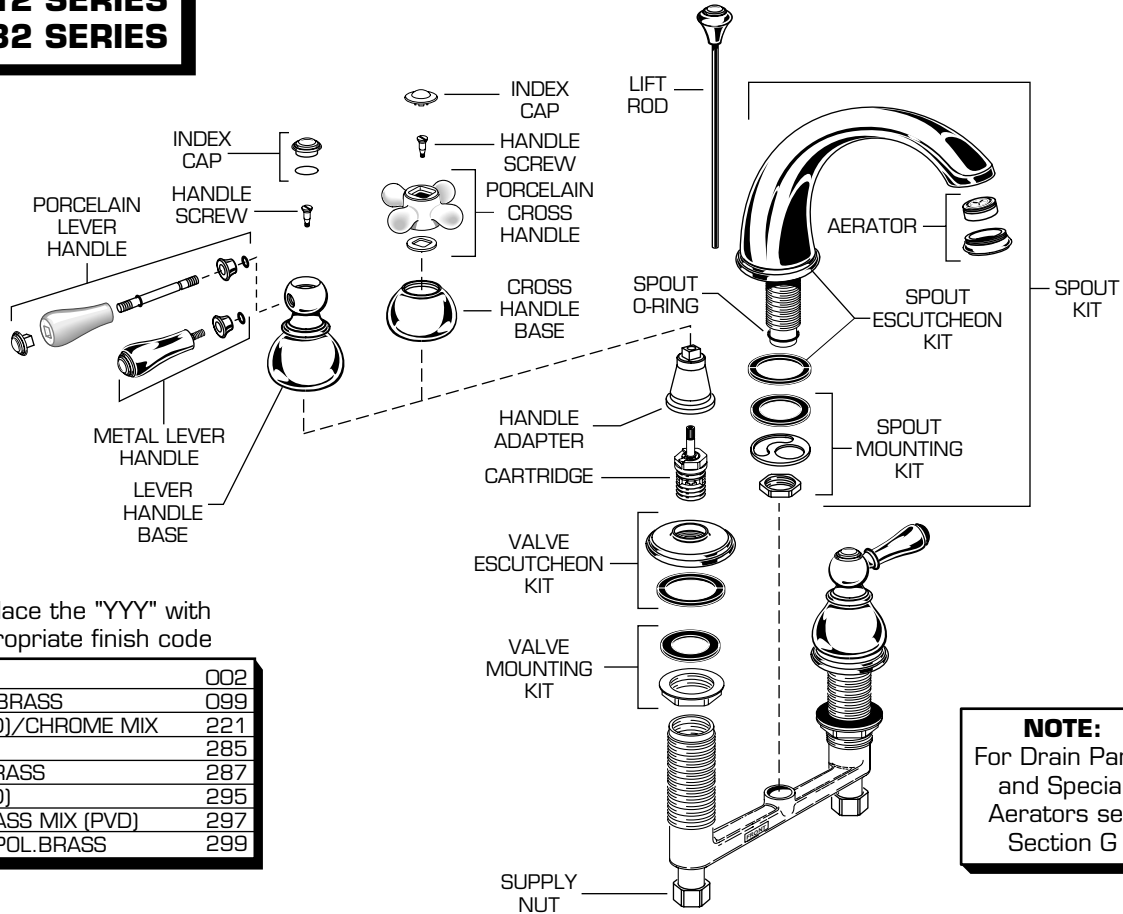

HAMPTON

MINISPREAD LAVATORY FAUCET MODEL NUMBERS

7471.702 SERIES
7471.712 SERIES
7471.732 SERIES

American Standard

★ Replace the "YYY" with appropriate finish code

CHROME	002
POLISHED BRASS	099
SATIN (PVD)/CHROME MIX	221
VELVET	285
VELVET/BRASS	287
SATIN (PVD)	295
SATIN/BRASS MIX (PVD)	297
CHROME/POL. BRASS	299

NOTE:
For Drain Parts
and Special
Aerators see
Section G

REPAIR PARTS	DESCRIPTION	PART NUMBER★	PKG QTY
Handle Parts	Index Cap	021470-YYY0A	1
	Handle Screw	918428-0070A	1
	Porcelain Lever Handle	013304-YYY0A	1
	Metal Lever Handle	013310-YYY0A	1
	Lever Handle Base	916502-YYY0A	1
	Porcelain Cross Handle	042693-0070A	1
	Index Cap (Porcelain Cross)	013311-YYY0A	1 Set
	Cross Handle Base	908500-YYY0A	1
	Handle Adapter	923002-0070A	1
Spout Parts	Lift Rod	051376-YYY0A	1
	Aerator	013306-YYY0A	1
	Spout O-Ring	912707-0070A	1
	Spout Kit	013313-YYY0A	1
	Spout Mounting Kit	030256-0070A	1
	Spout Escutcheon Kit	013317-YYY0A	1
Faucet Parts	Cartridge	028610-0070A	1
	Valve Mounting Kit	030258-0070A	2 Sets
	Supply Nut	024220-0070A	2
	Valve Escutcheon Kit	013316-YYY0A	1