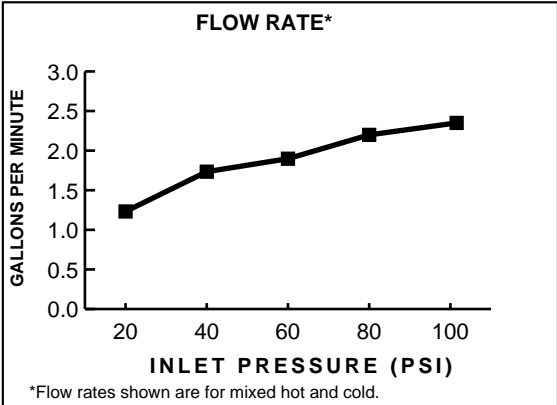

Product Number	Description	Finish Options							
			Polished Chrome	PVD Polished Brass	PVD Satin/Chrome Mix	Velvet	Velvet/PVD Brass Mix	PVD Satin	PVD Satin/Brass	P. Chrome/PVD Brass Mix
			002	099	221	285	287	295	297	299
	7411.702	Lavatory faucet with pop-up drain. Porcelain Cross handles.			N/A		N/A		N/A	N/A
	7411.712	Lavatory faucet with pop-up drain. Porcelain Lever handles.			N/A		N/A		N/A	N/A
	7411.722	Lavatory faucet with pop-up drain. Metal Cross handles.								
	7411.732	Lavatory faucet with pop-up drain. Metal Lever handles.								

N/A = NOT AVAILABLE

Meets the American Disabilities Act Guidelines and **ANSI A117.1** Requirements for the physically challenged.