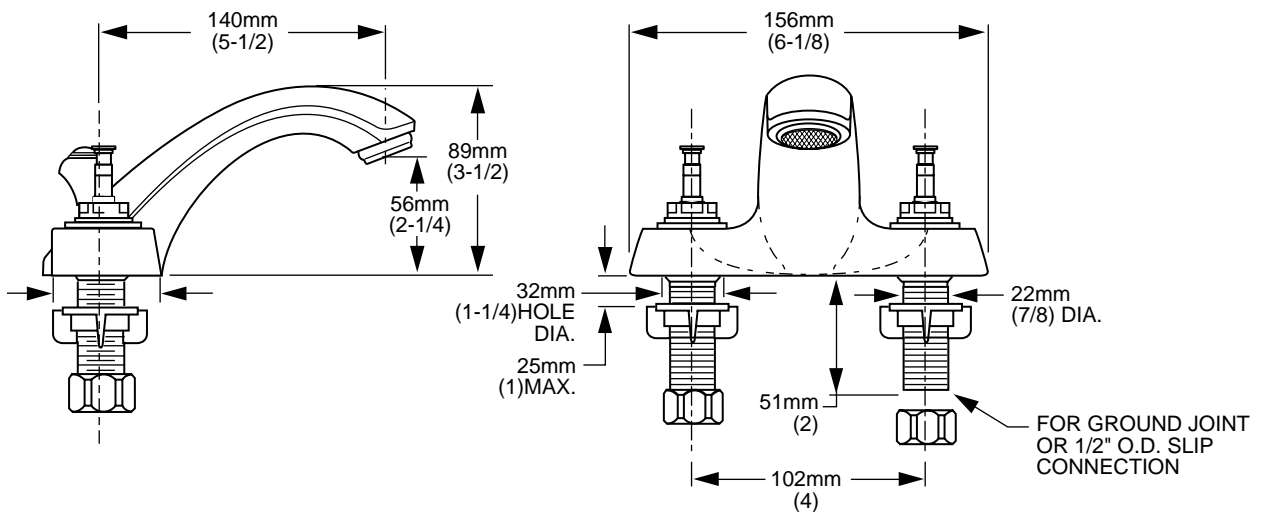

American Standard

HAMPTON

TWO-HANDLE CENTERSET LAVATORY FAUCET

7411.712 Shown

MODEL NUMBER:

- 7411.702 Centerset Lavatory**
Pop-up drain. Porcelain Cross handles. 
- 7411.712 Centerset Lavatory**
Pop-up drain. Porcelain Lever handles. 
- 7411.722 Centerset Lavatory**
Pop-up drain. Metal Cross handles. 
- 7411.732 Centerset Lavatory**
Pop-up drain. Metal Lever handles. 

GENERAL DESCRIPTION:

Durable cast brass construction throughout. 1/4 turn washerless ceramic disc valve cartridges - reversible for use with either lever or cross handles. One-half inch male inlet shanks. All brass drain body with 1-1/4" (32mm) tailpiece. 2.2 gpm/8.3L/min. maximum flow rate.

Choice of Finishes: Wide range of durable finishes.

SUGGESTED SPECIFICATION:

4" centerset lavatory faucet shall feature cast brass construction. Shall also feature 1/4 turn washerless ceramic disc valve cartridges that are reversible for use with cross or lever handles. Fitting shall be American Standard Model # 7411.____.