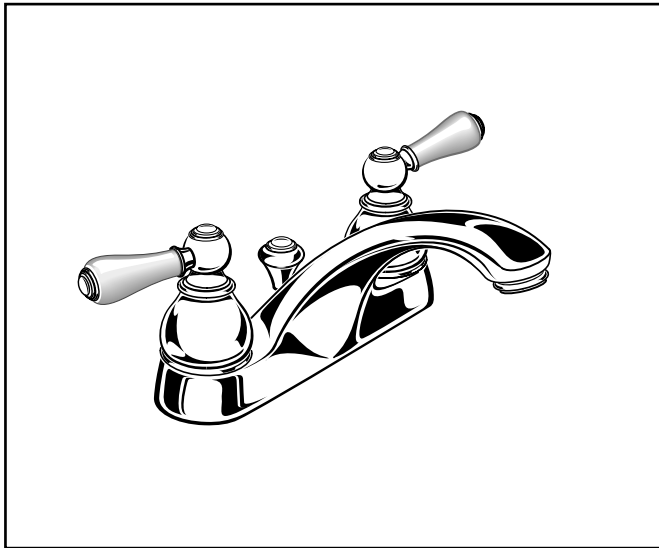

American Standard

HAMPTON

TWO-HANDLE CENTERSET LAVATORY FAUCET

7411.712 Shown

MODEL NUMBER:

- 7411.702 Centerset Lavatory**
Pop-up drain. Porcelain Cross handles. 
- 7411.712 Centerset Lavatory**
Pop-up drain. Porcelain Lever handles. 
- 7411.722 Centerset Lavatory**
Pop-up drain. Metal Cross handles. 
- 7411.732 Centerset Lavatory**
Pop-up drain. Metal Lever handles. 

GENERAL DESCRIPTION:

Durable cast brass construction throughout. 1/4 turn washerless ceramic disc valve cartridges - reversible for use with either lever or cross handles. One-half inch male inlet shanks. All brass drain body with 1-1/4" (32mm) tailpiece. 2.2 gpm/8.3L/min. maximum flow rate.

PRODUCT FEATURES:

Solid Brass Construction: Durable - Excellent in high use applications. Ideal for prolonged contact with water. Provides the finest surface for application of all colors and finishes.

Choice of Finishes: Wide range of durable finishes.

SUGGESTED SPECIFICATION:

4" centerset lavatory faucet shall feature cast brass construction. Shall also feature 1/4 turn washerless ceramic disc valve cartridges that are reversible for use with cross or lever handles. Fitting shall be American Standard Model # 7411.____.