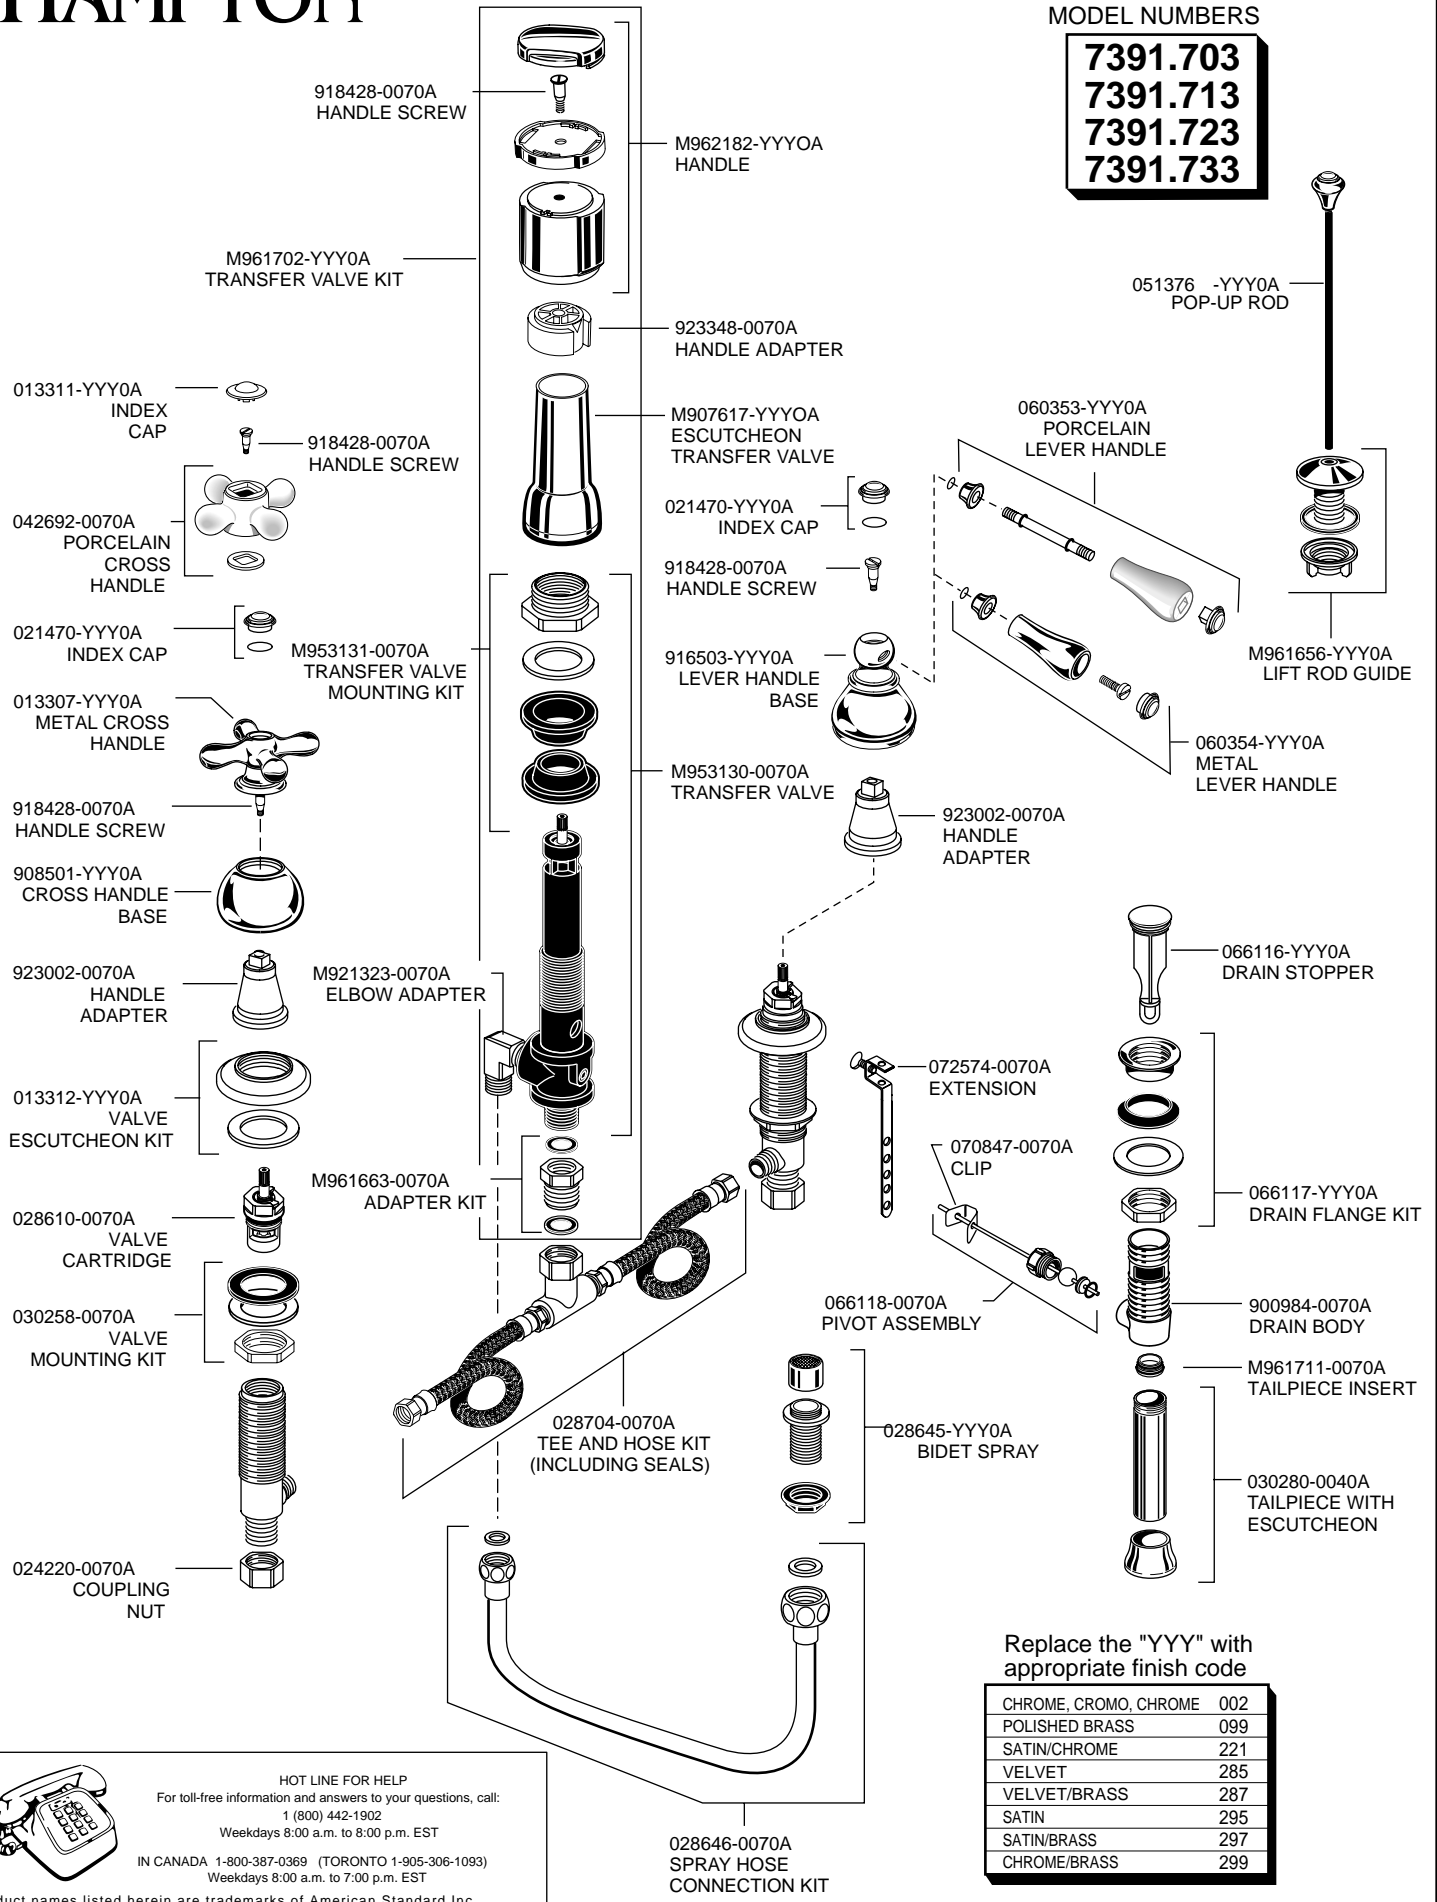

7390.703
7390.713
7390.723
7390.733

Replace the "YYY" with appropriate finish code

CHROME, CROMO, CHROME	002
POLISHED BRASS	099
SATIN/CHROME	221
VELVET	285
VELVET/BRASS	287
SATIN	295
SATIN/BRASS	297
CHROME/BRASS	299

HAMPTON

BIDET FITTING

MODEL NUMBERS

7391.703
7391.713
7391.723
7391.733

Replace the "YYY" with appropriate finish code

CHROME, CROMO, CHROME	002
POLISHED BRASS	099
SATIN/CHROME	221
VELVET	285
VELVET/BRASS	287
SATIN	295
SATIN/BRASS	297
CHROME/BRASS	299