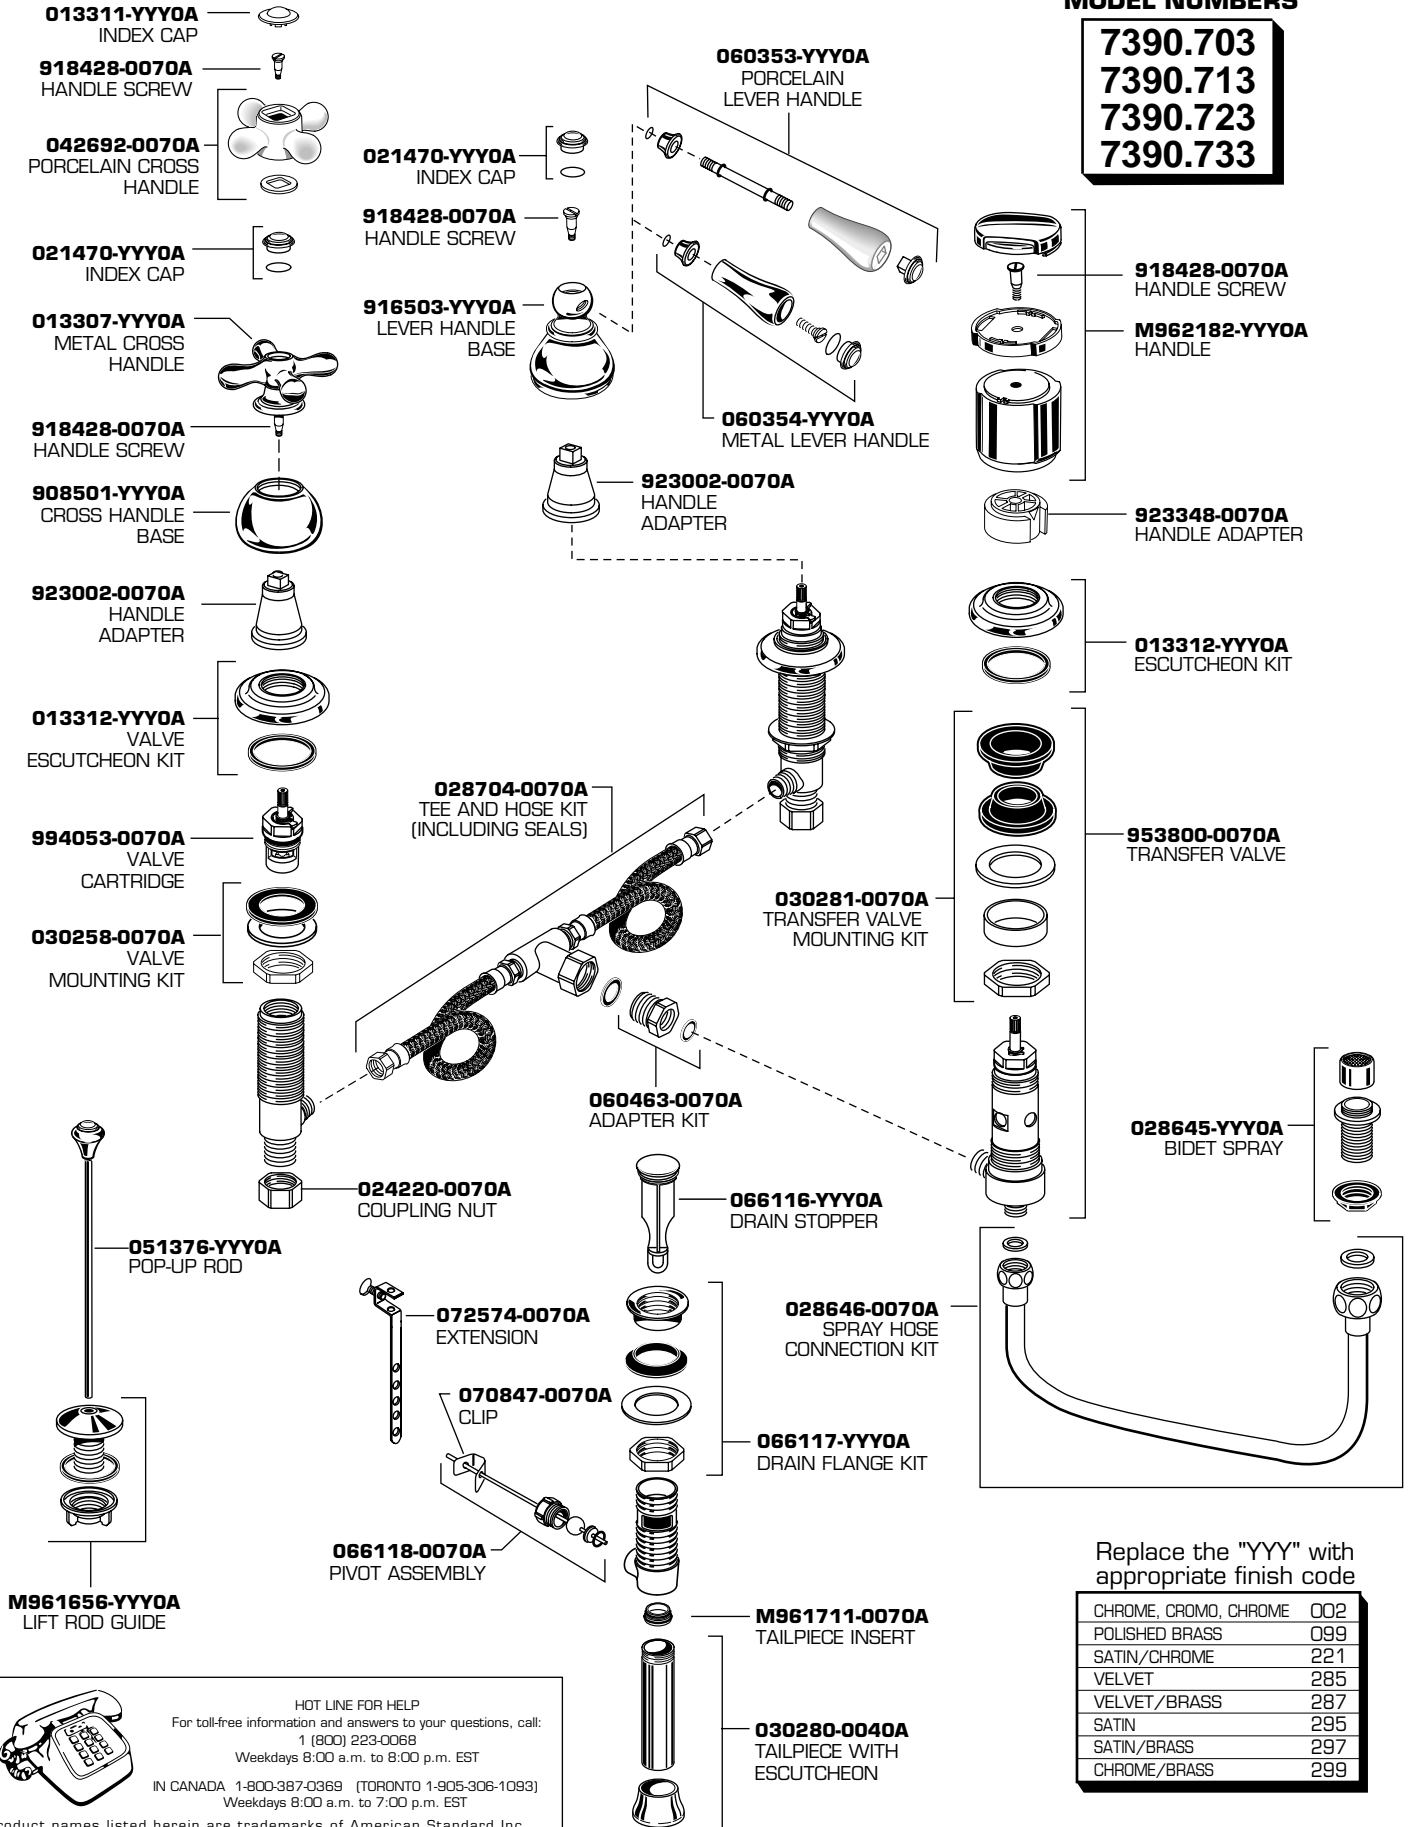

7390.703
7390.713
7390.723
7390.733

Replace the "YYY" with appropriate finish code

CHROME, CROMO, CHROME	002
POLISHED BRASS	099
SATIN/CHROME	221
VELVET	285
VELVET/BRASS	287
SATIN	295
SATIN/BRASS	297
CHROME/BRASS	299

HAMPTON

BIDET FITTING

MODEL NUMBERS

7391.703
7391.713
7391.723
7391.733

Replace the "YYY" with appropriate finish code

CHROME, CROMO, CHROME	002
POLISHED BRASS	099
SATIN/CHROME	221
VELVET	285
VELVET/BRASS	287
SATIN	295
SATIN/BRASS	297
CHROME/BRASS	299