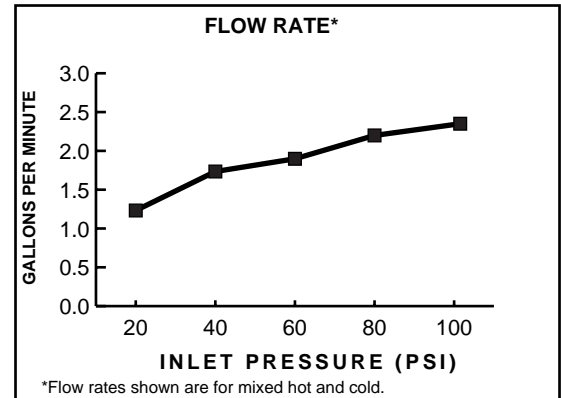

7295.152 Shown.

GENERAL DESCRIPTION:

Durable brass construction throughout. Amarilis 1/4 turn washerless ceramic disc valve cartridges. One-half inch male inlet shanks with brass coupling nuts. 2.2gpm/8.3L/min. maximum flow rate.

American Standard

HERITAGE
AMARILIS

**TWO-HANDLE WALL-MOUNT
 SINK FAUCET
 WITH BRASS SPOUT**

CODES AND STANDARDS

These products meet or exceed the following codes and standards:

- ANSI A117.1**
- ASME A112.18.1**
- CSA B 125**
- NSF 61/Section 9**