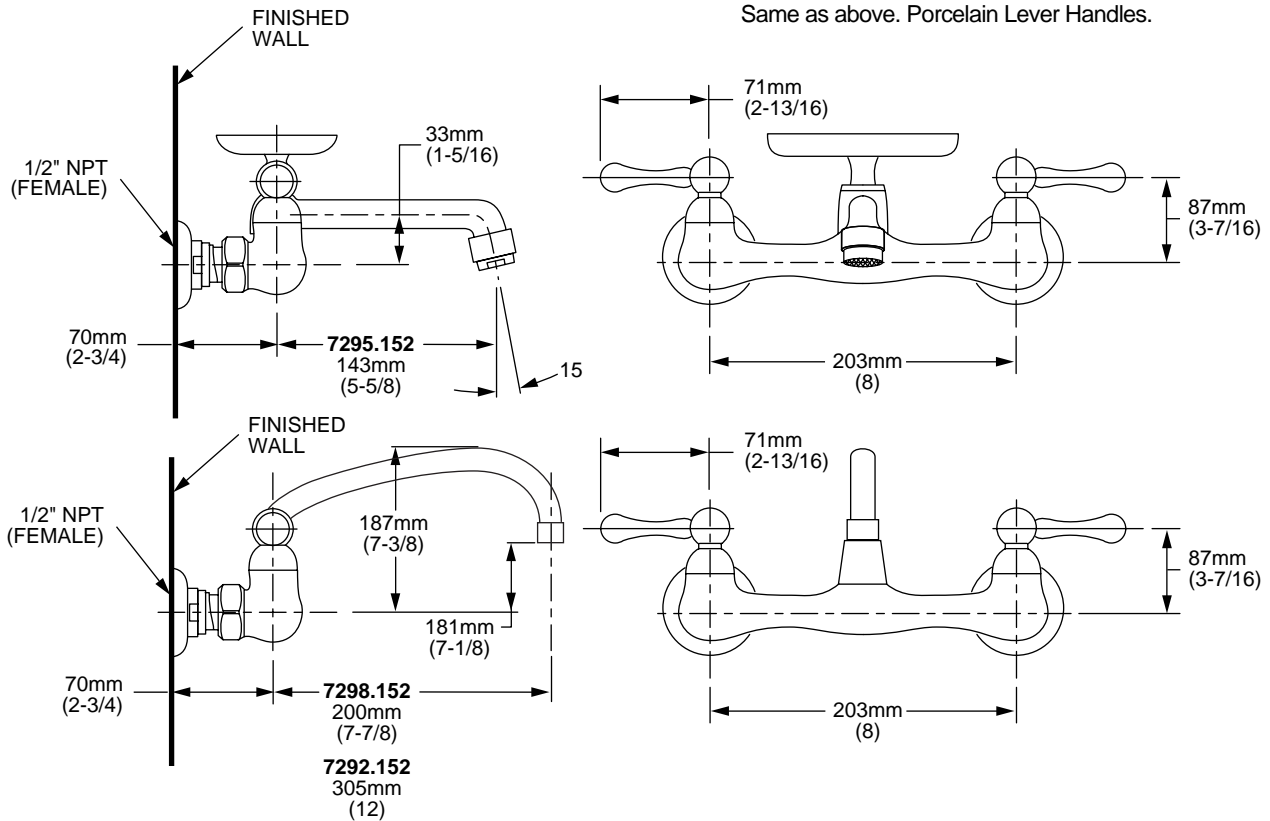

American Standard

HERITAGE AMARILIS

TWO-HANDLE WALL-MOUNT SINK FAUCET WITH BRASS SPOUT

MODEL NUMBER:

- 7295.152 Wall-Mount Sink Faucet**
5-5/8" cast swivel spout. Brass Lever Handles. Soap dish.
- 7295.252 Wall-Mount Sink Faucet**
Same as above. Porcelain Lever Handles.
- 7298.152 Wall-Mount Sink Faucet**
8" tubular swivel spout. Brass Lever Handles.
Less soap dish.
- 7298.252 Wall-Mount Sink Faucet**
Same as above. Porcelain Lever Handles.
- 7292.152 Wall-Mount Sink Faucet**
12" tubular swivel spout. Brass Lever Handles.
Less soap dish.
- 7292.252 Wall-Mount Sink Faucet**
Same as above. Porcelain Lever Handles.

7295.152 Shown.

GENERAL DESCRIPTION:

Durable brass construction throughout. Amarilis 1/4 turn washerless ceramic disc valve cartridges. One-half inch male inlet shanks with brass coupling nuts. 2.2gpm/8.3L/min. maximum flow rate.

Low Lead: Meets NSF Standard 61/Section 9 & Prop 65 lead requirements.

SUGGESTED SPECIFICATION:

Wall-mount sink faucet shall be cast brass construction with all brass coupling nuts. Shall also feature 1/4 turn washerless ceramic disc valve cartridges. Fitting shall be American Standard Model # _____.

Product Number	Description	Finish
		Polished Chrome 002
7295.152	Wall-mount sink faucet. 5-5/8" cast swivel spout. Brass Lever Handles. Soap dish.	
7295.252	Wall-mount sink faucet. 5-5/8" cast swivel spout. Porcelain Lever Handles. Soap dish.	
7298.152	Wall-mount sink faucet. 8" tubular swivel spout. Brass Lever Handles. Less soap dish.	
7298.252	Wall-mount sink faucet. 8" tubular swivel spout. Porcelain Lever Handles. Less soap dish.	
7292.152	Wall-mount sink faucet. 12" tubular swivel spout. Brass Lever Handles. Less soap dish.	
7292.252	Wall-mount sink faucet. 12" tubular swivel spout. Porcelain Lever Handles. Less soap dish.	