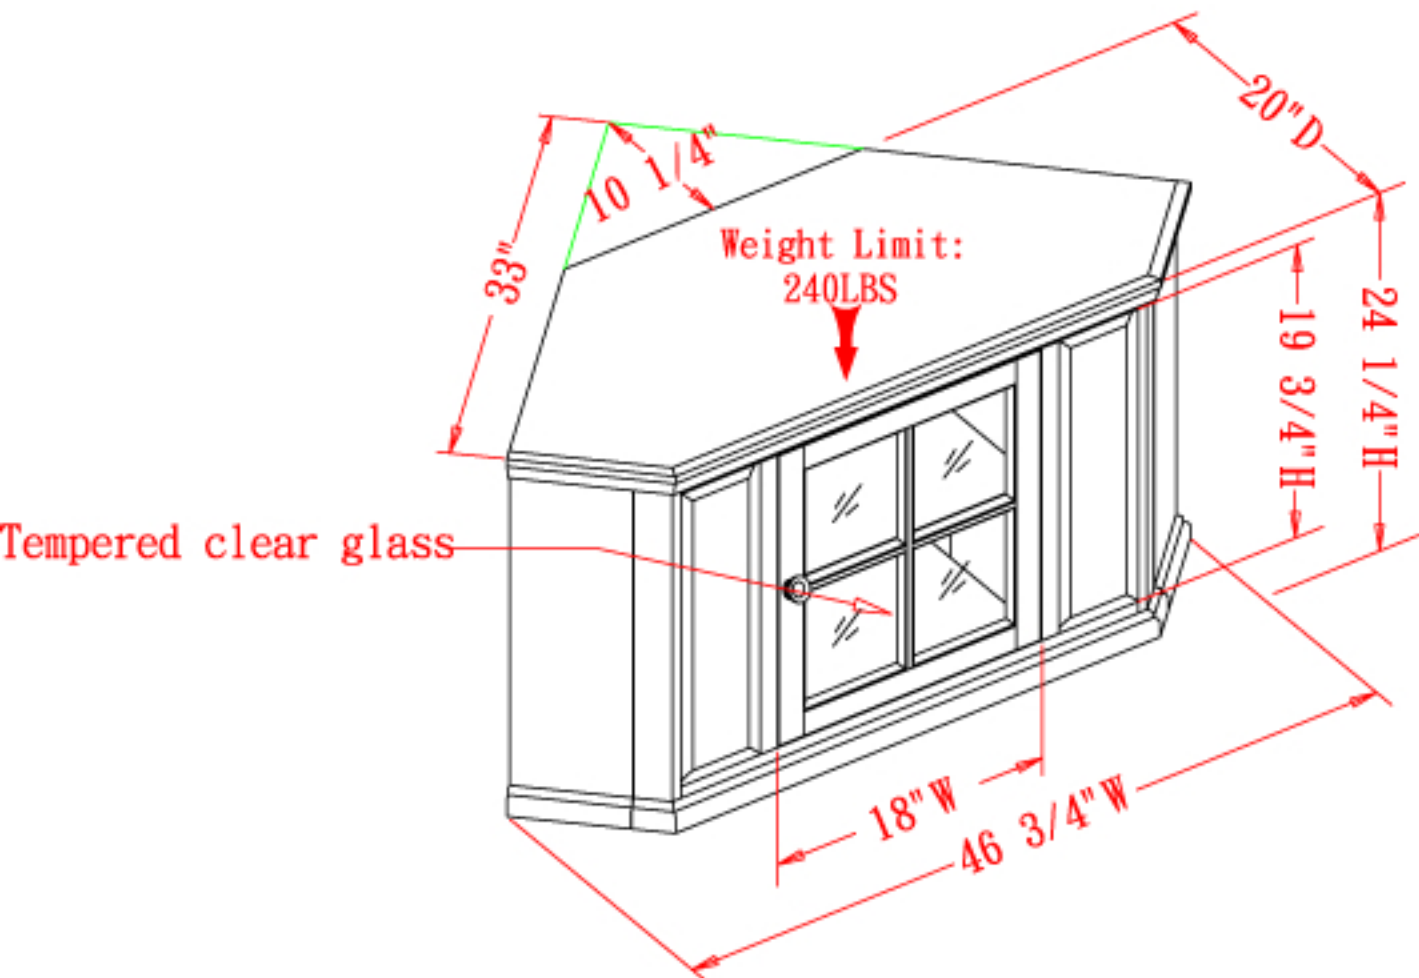

# RILEY

*Holiday*

**FURNITURE**

*Expand the possibilities...*

**Model# 88285**

**Description: Oak 46" Corner TV Cart**

**All measurements and weights are approximate and may be rounded.  
Subject to change without notice.**