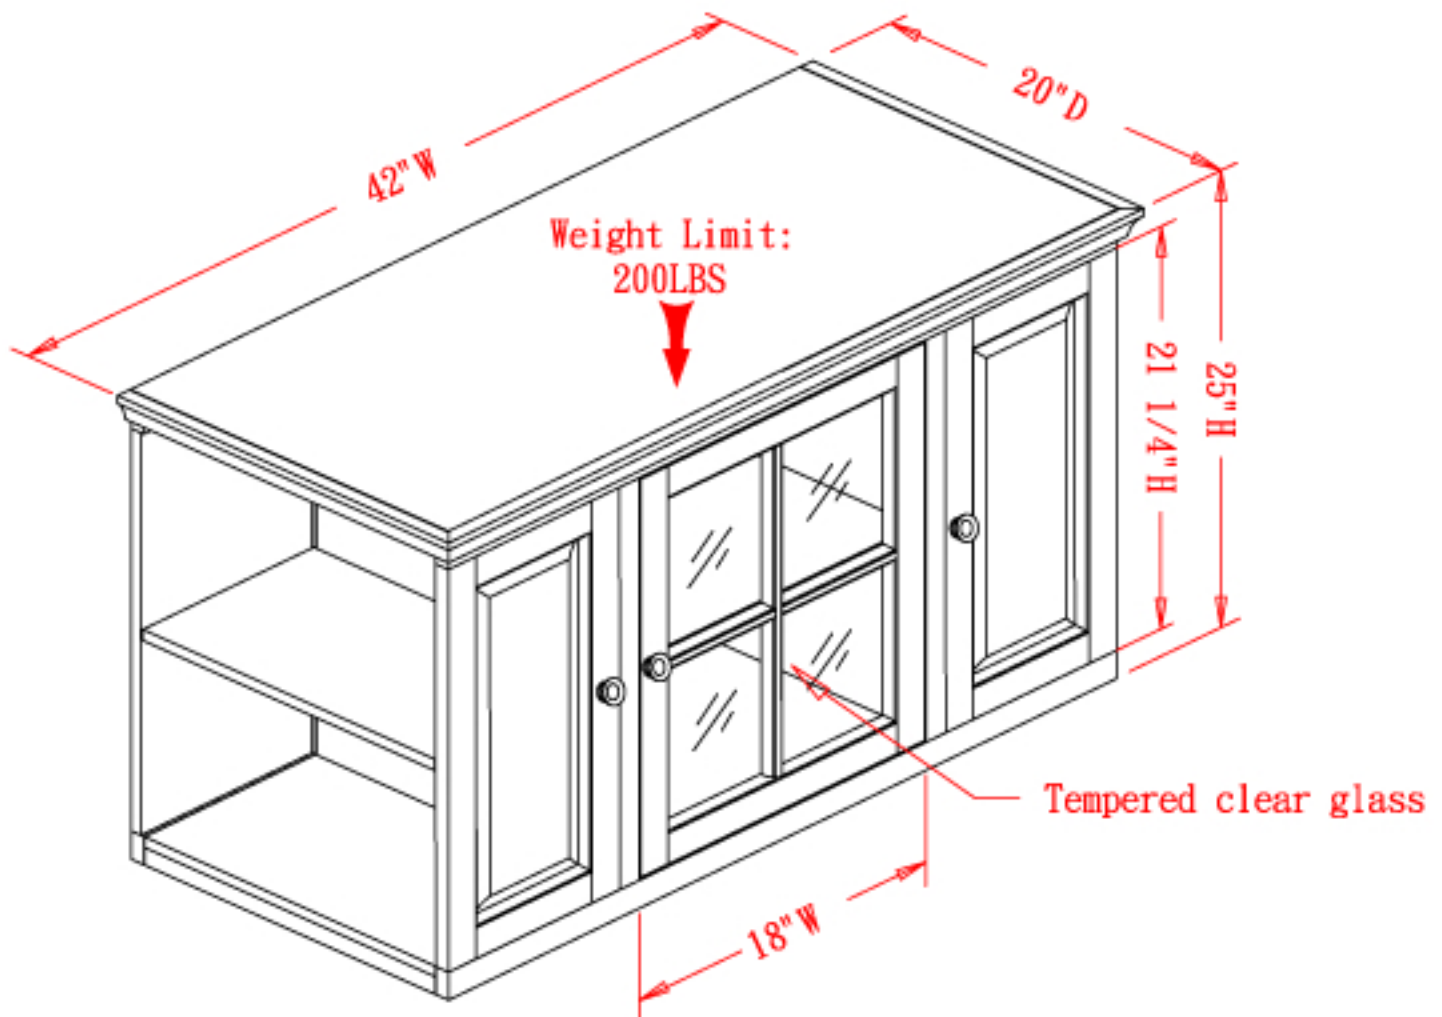

RILEY

Holiday

FURNITURE

Expand the possibilities...

Model# 88159

Description: Oak 42" TV Cart

**All measurements and weights are approximate and may be rounded.
Subject to change without notice.**