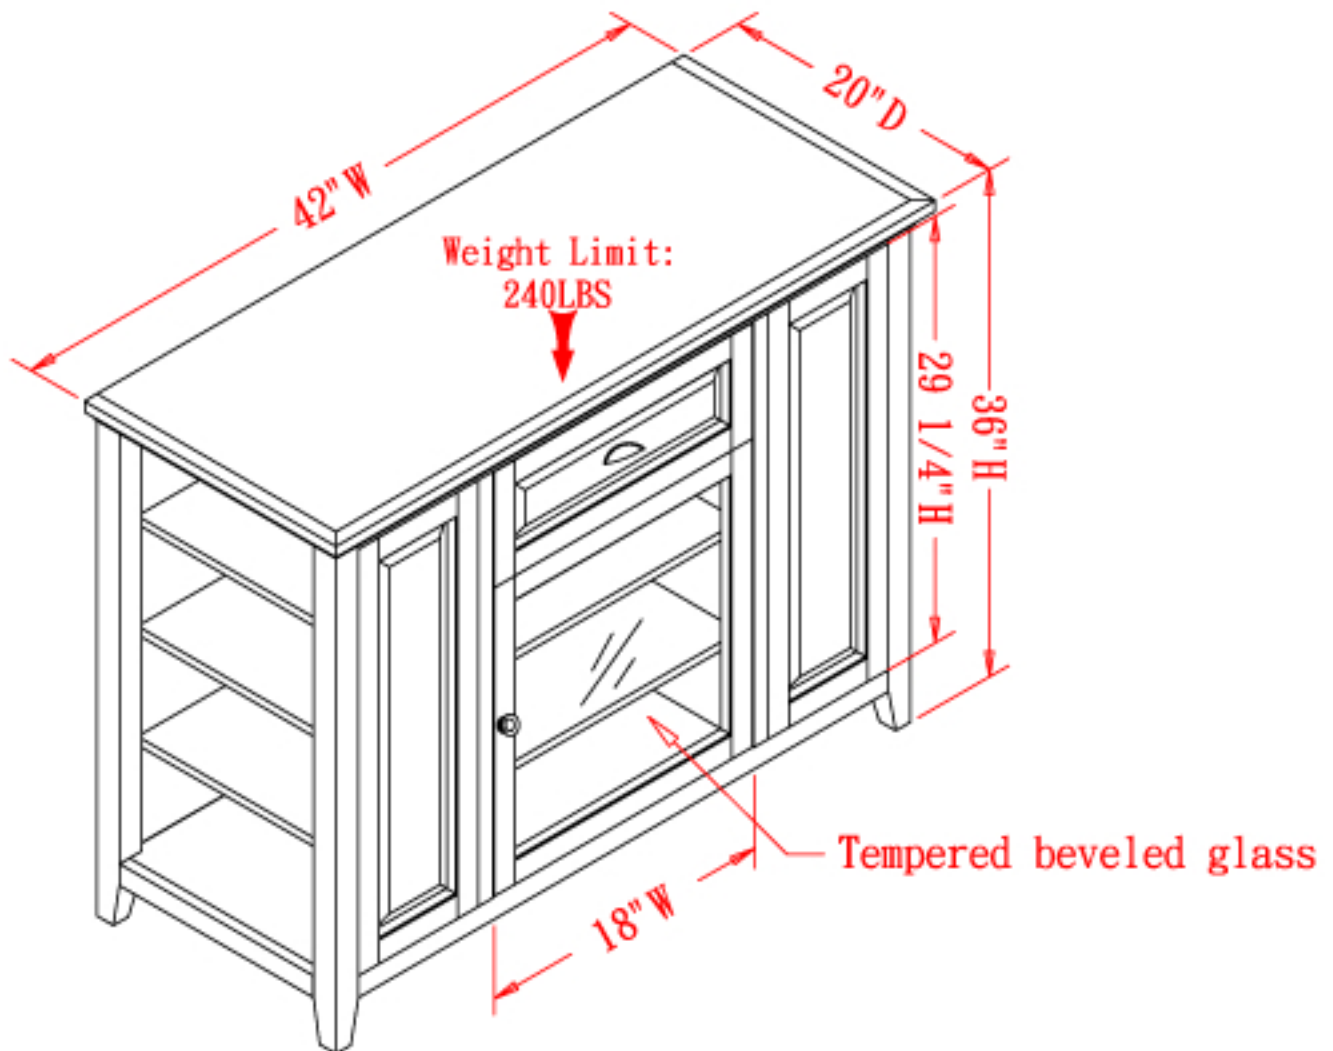

# RILEY

*Holiday*

**FURNITURE**

*Expand the possibilities...*

**Model# 87032**

**Description: Black Cherry 36H, 42W Console**

**All measurements and weights are approximate and may be rounded.  
Subject to change without notice.**