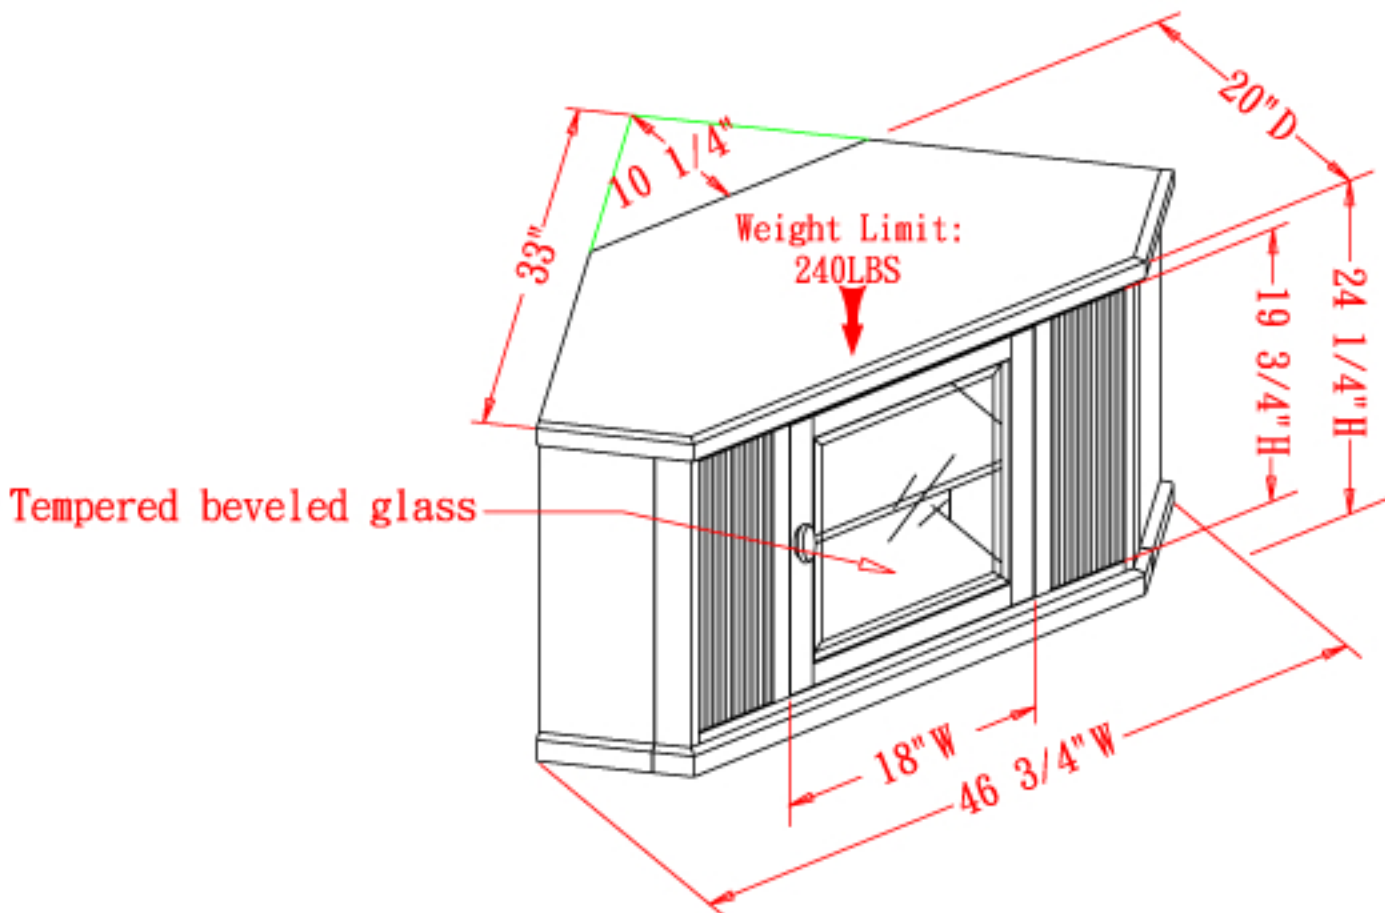

RILEY

Holliday

FURNITURE

Expand the possibilities...

Model# 86285

Description: Espresso 46" Corner TV Cart

**All measurements and weights are approximate and may be rounded.
Subject to change without notice.**