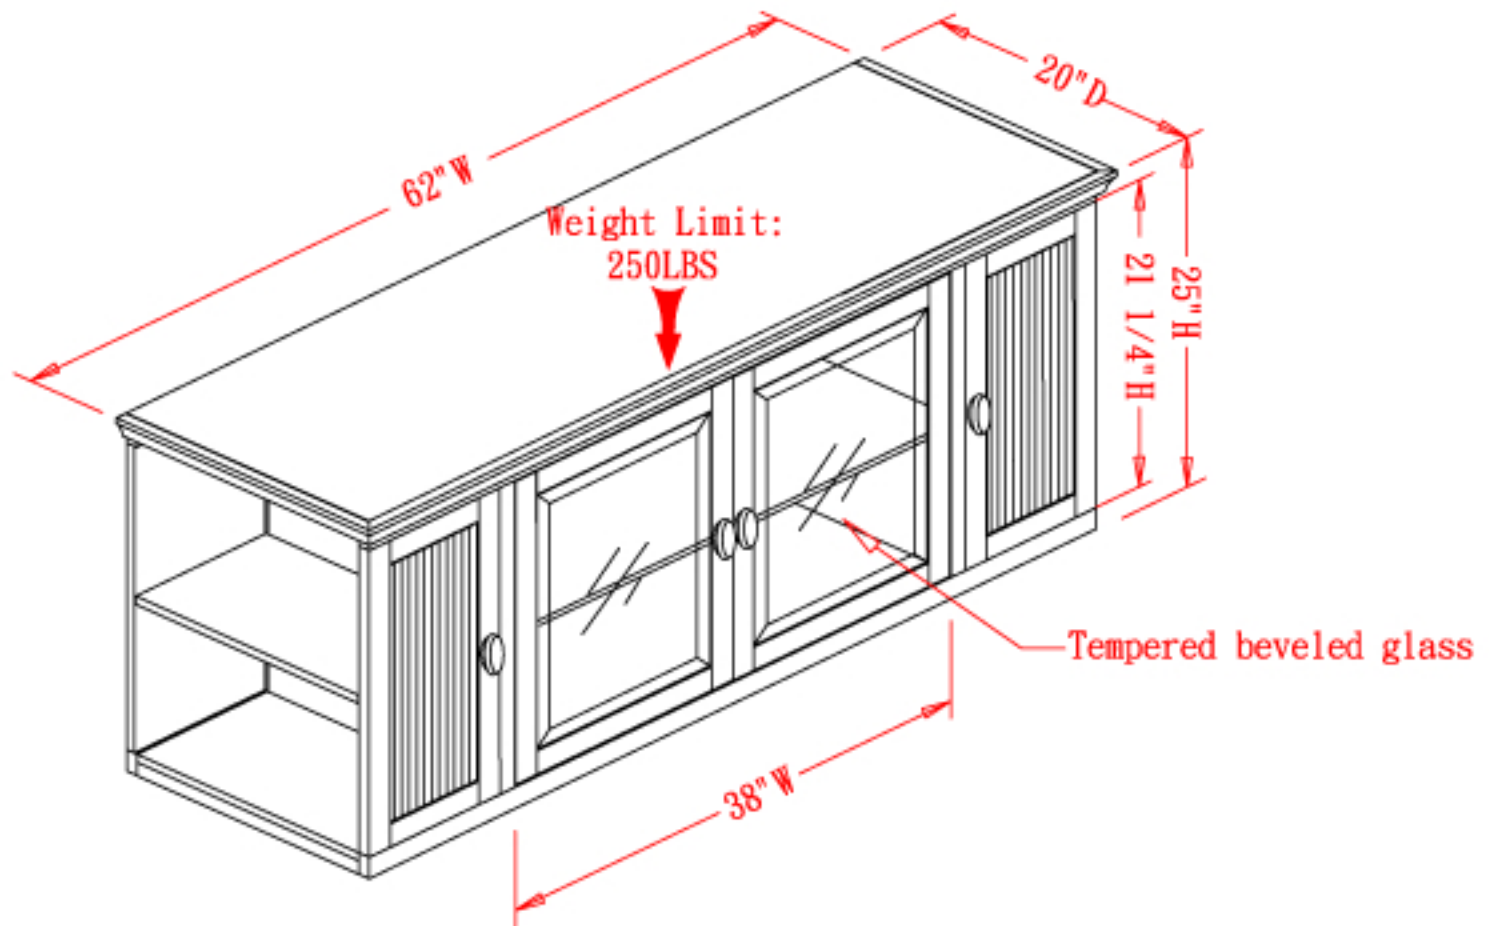

RILEY

Holliday

FURNITURE

Expand the possibilities...

Model# 86162

Description: Espresso 62" TV Cart

**All measurements and weights are approximate and may be rounded.
Subject to change without notice.**