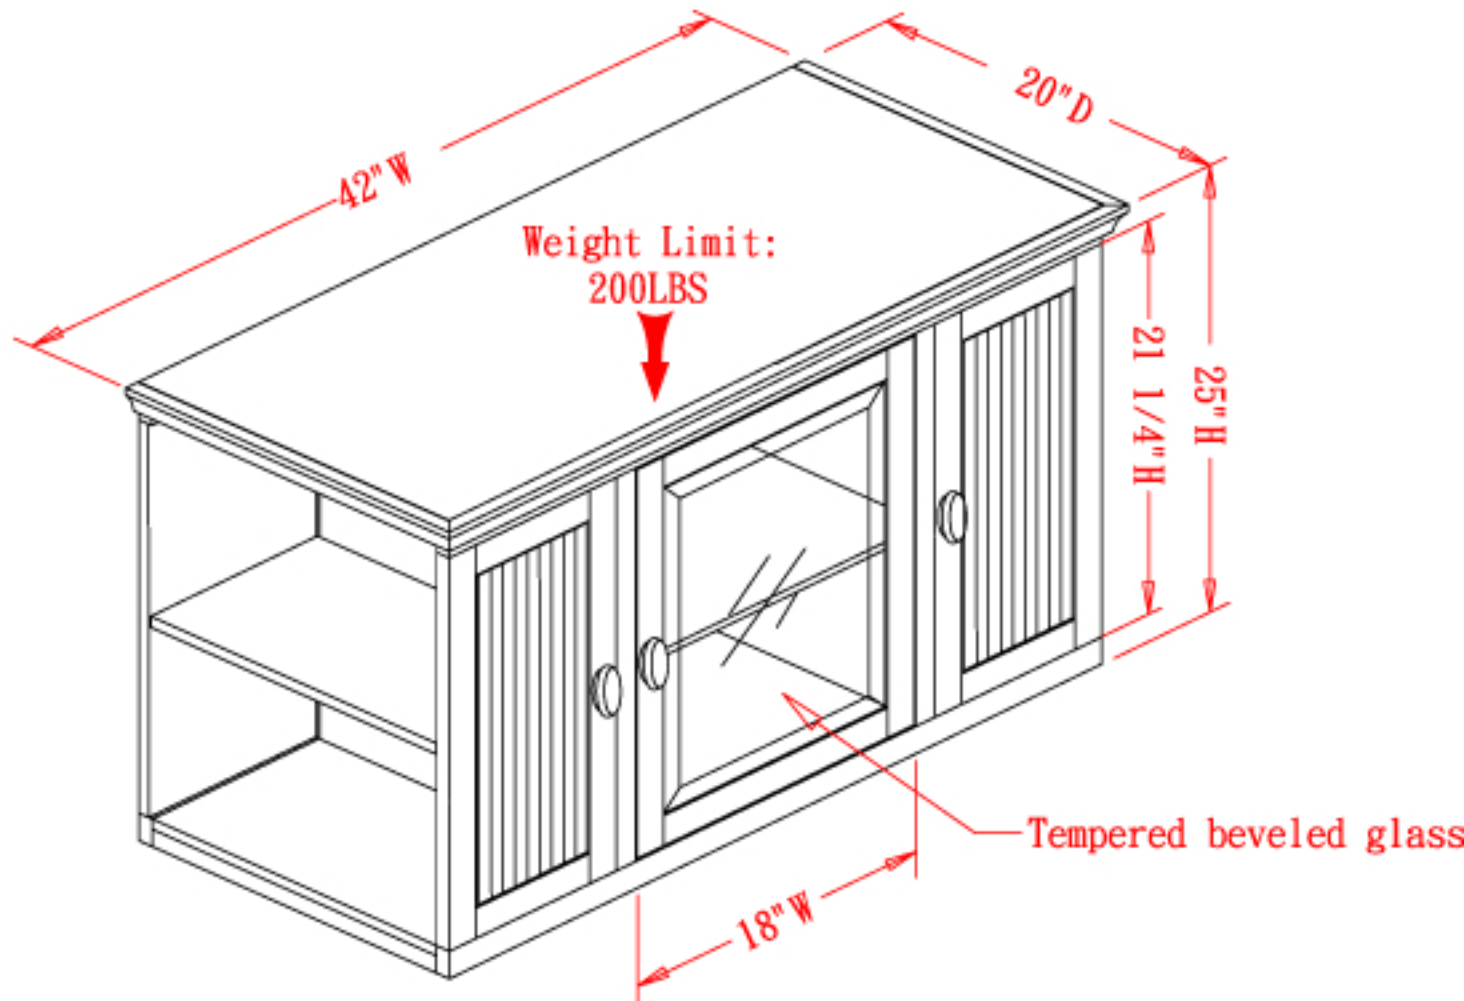

RILEY

Holiday

FURNITURE

Expand the possibilities...

Model# 86159

Description: Espresso 42" TV Cart

**All measurements and weights are approximate and may be rounded.
Subject to change without notice.**