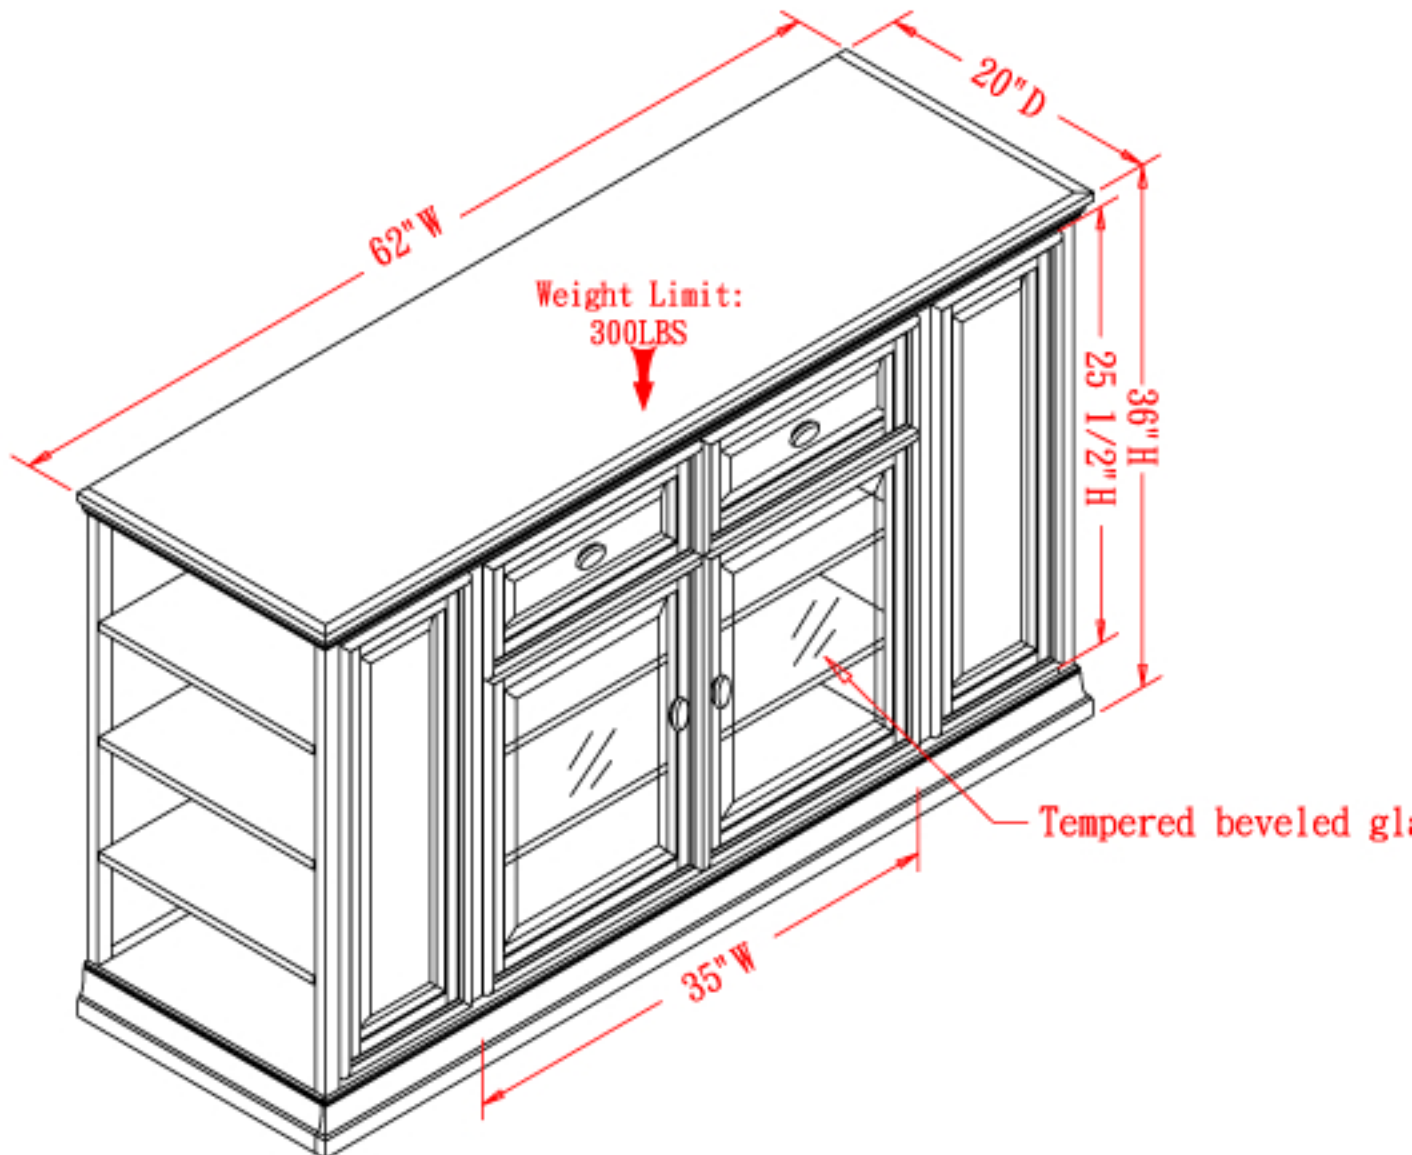

RILEY

Holiday

FURNITURE

Expand the possibilities...

Model# 86036

Description: Espresso 36" High, 62"W Corner Console

**All measurements and weights are approximate and may be rounded.
Subject to change without notice.**