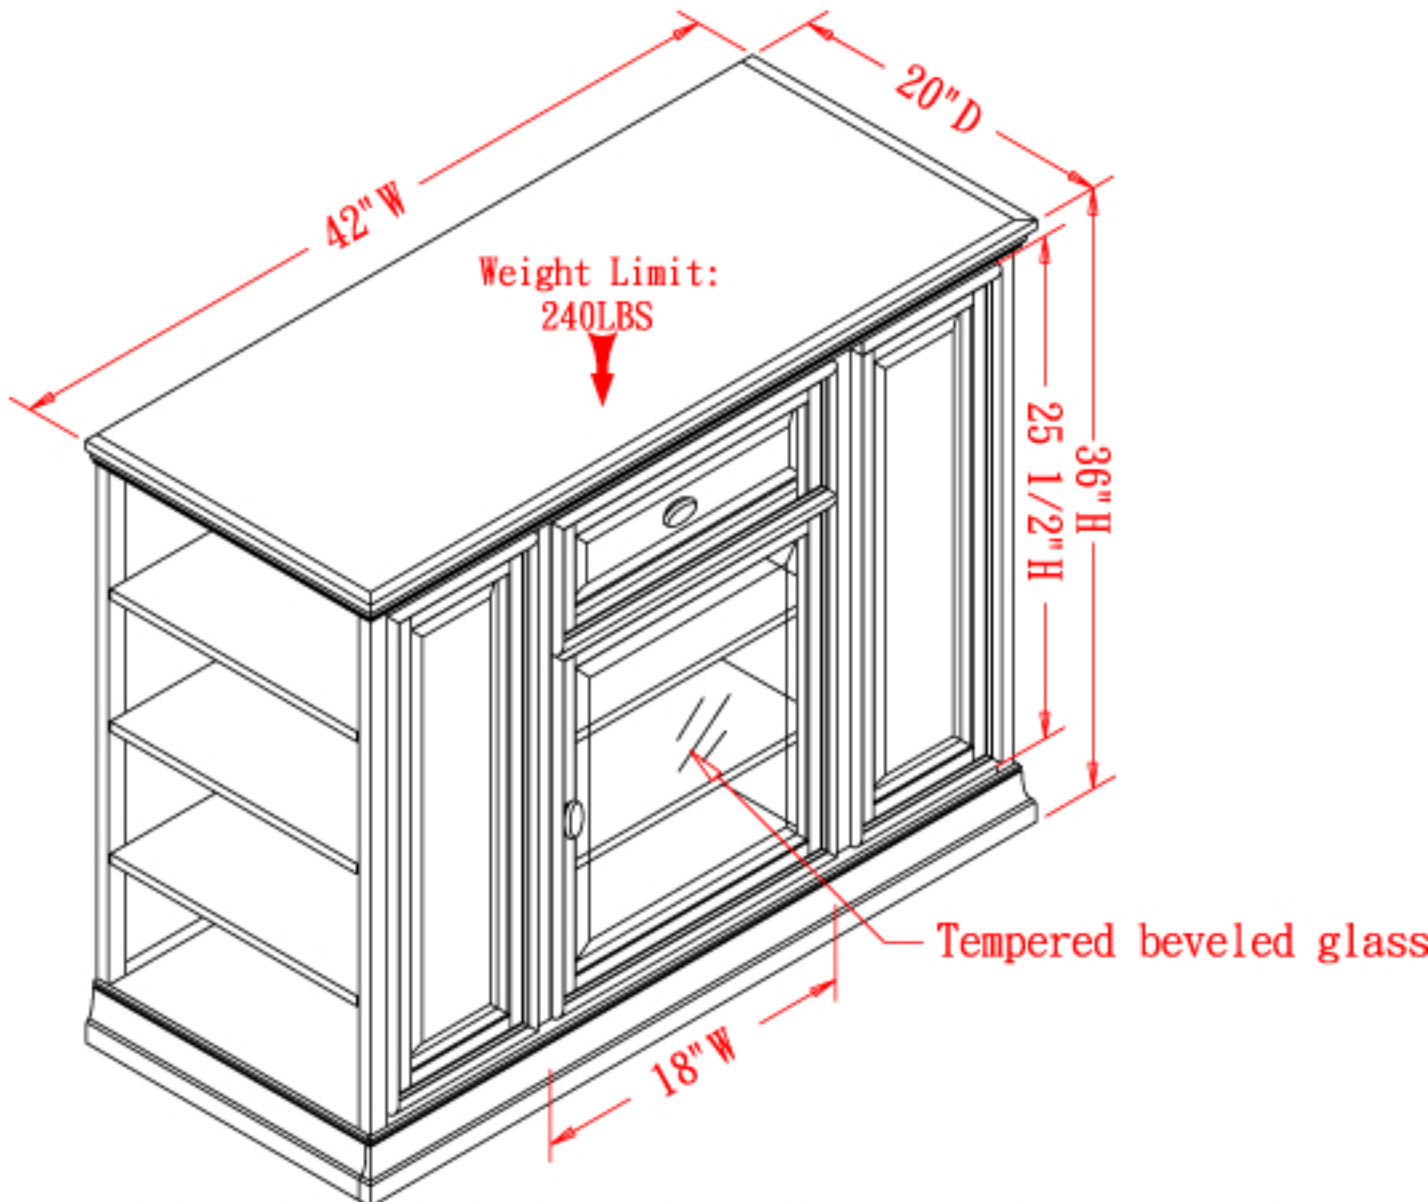

RILEY

Holiday

FURNITURE

Expand the possibilities...

Model# 86032

Description: Espresso 36H, 42W Console

**All measurements and weights are approximate and may be rounded.
Subject to change without notice.**