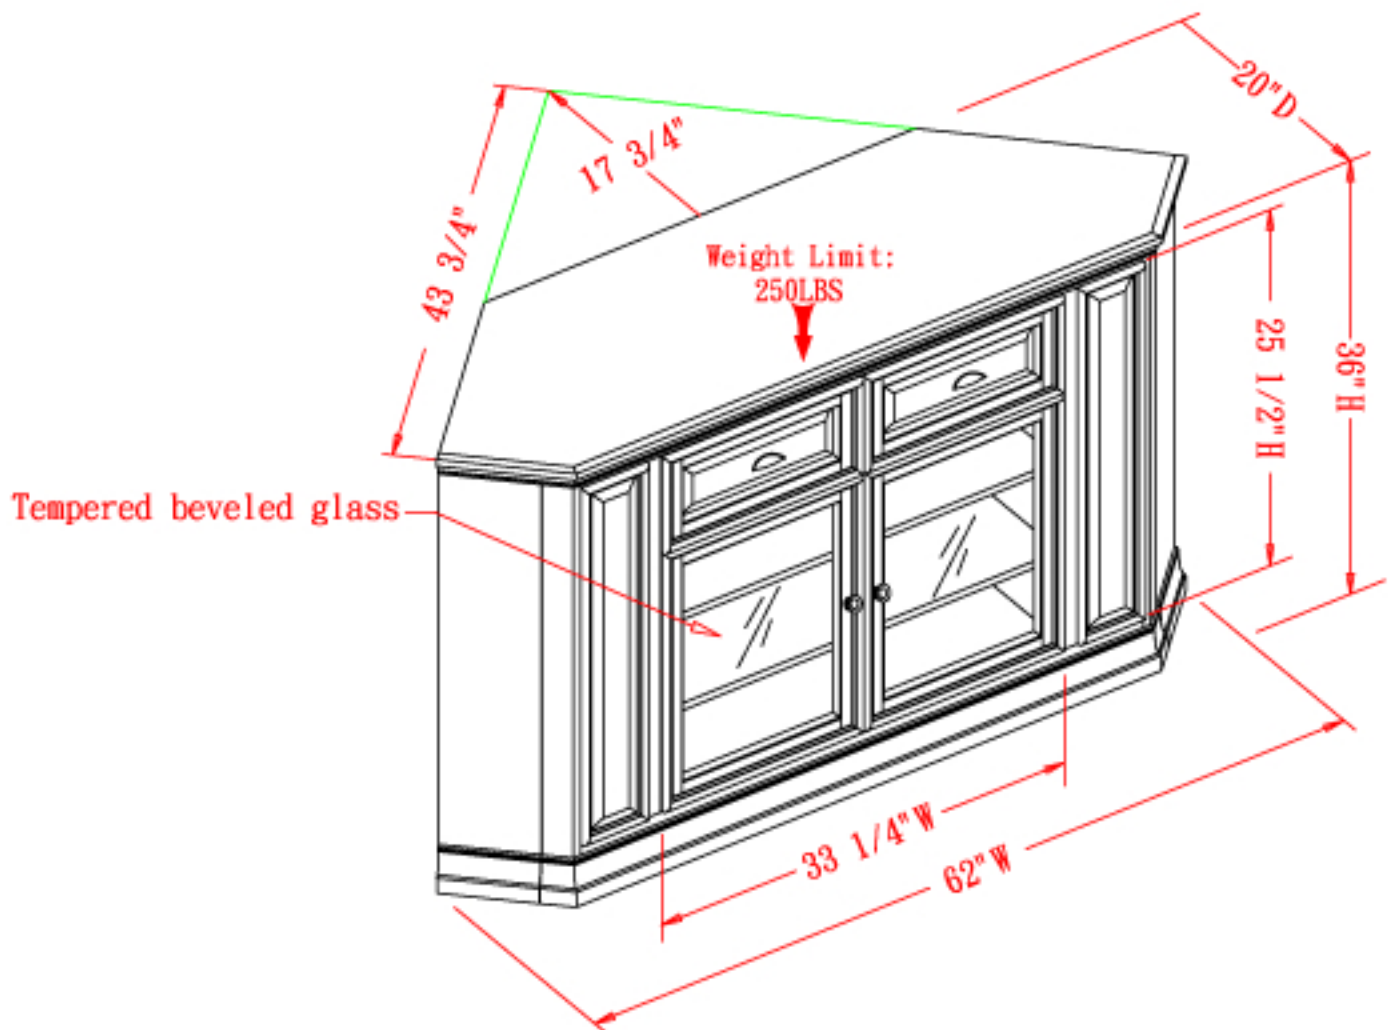

RILEY

Holiday

FURNITURE

Expand the possibilities...

Model# 82236

Description: Boulder Creek 36H, 62W Corner Console

**All measurements and weights are approximate and may be rounded.
Subject to change without notice.**