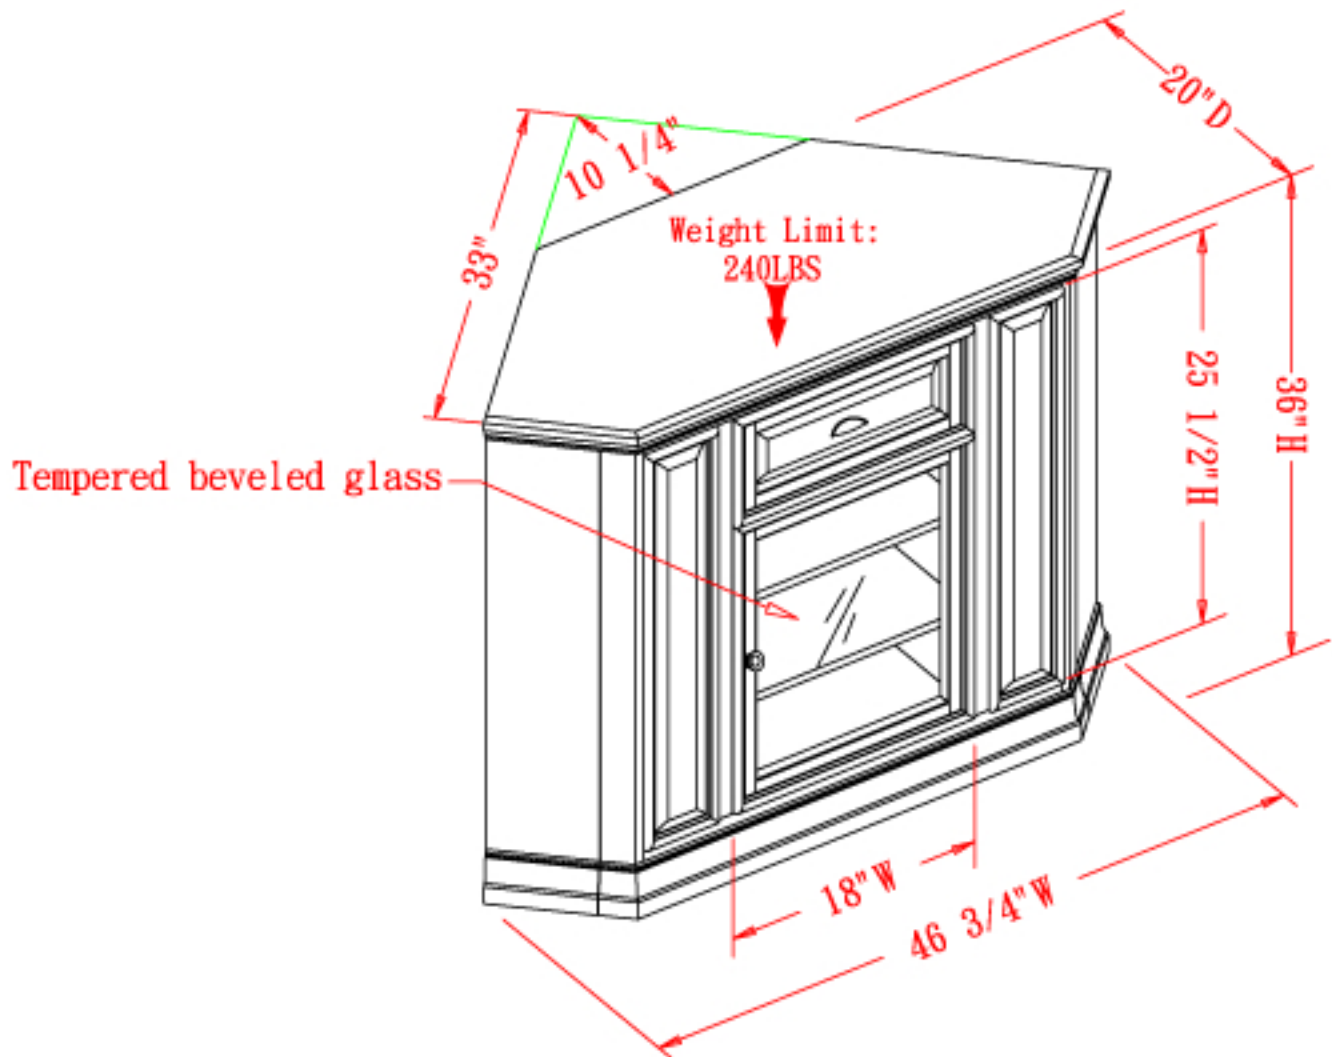

RILEY

Holiday

FURNITURE

Expand the possibilities...

Model# 82232

Description: Boulder Creek 36H, 46W Corner Console

**All measurements and weights are approximate and may be rounded.
Subject to change without notice.**