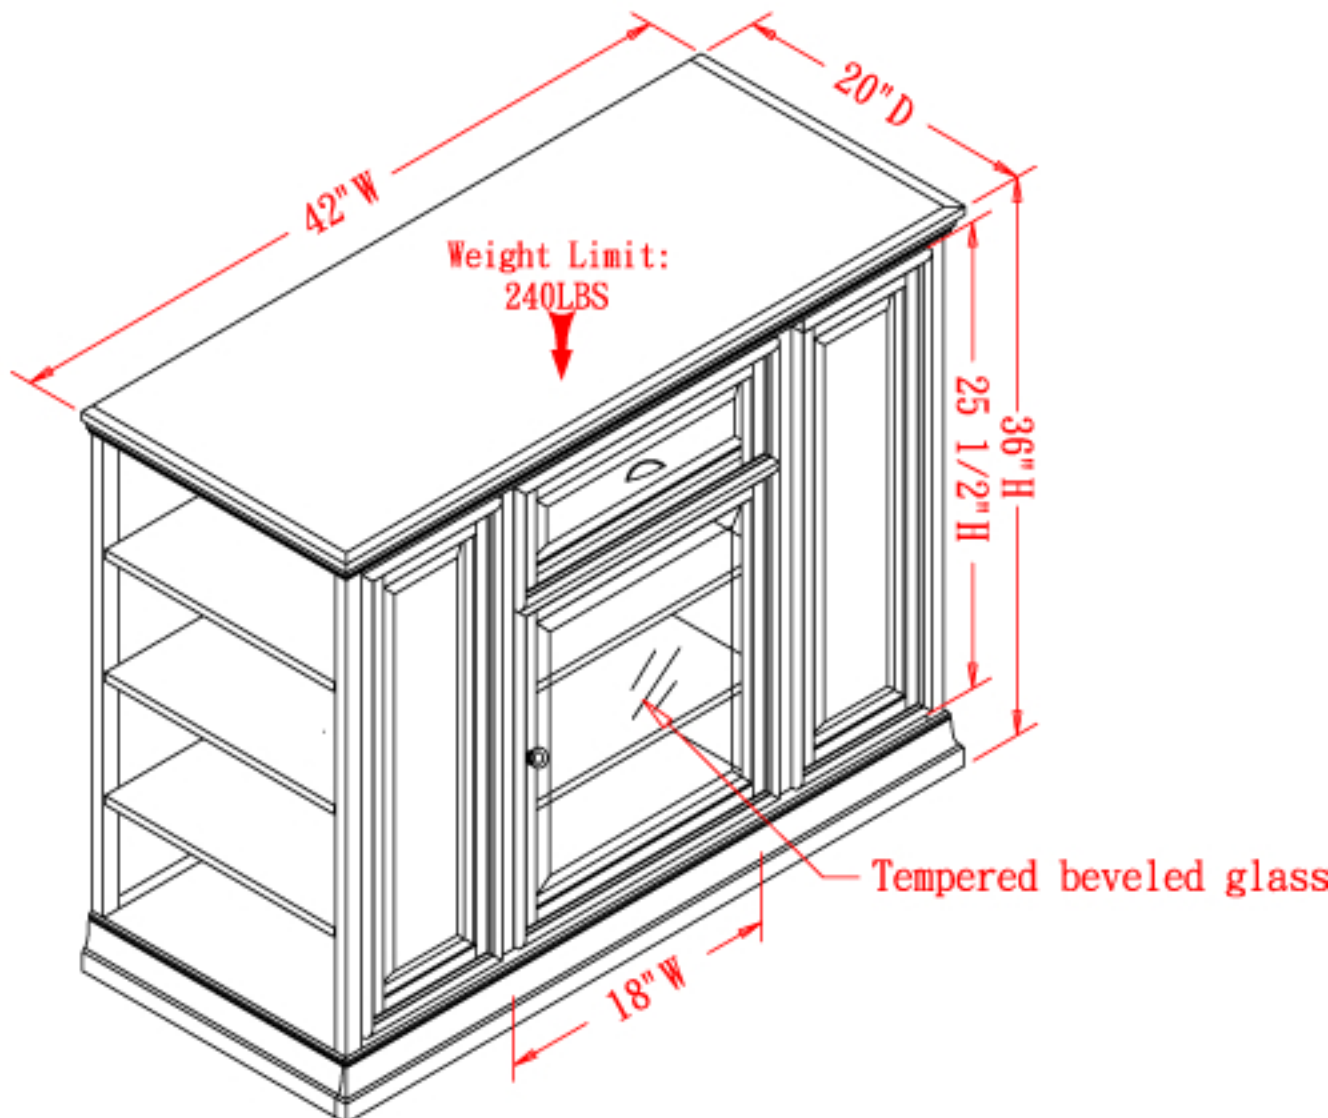

RILEY

Holiday

FURNITURE

Expand the possibilities...

Model# 82032

Description: Boulder Creek 36"High, 42"W Console

**All measurements and weights are approximate and may be rounded.
Subject to change without notice.**