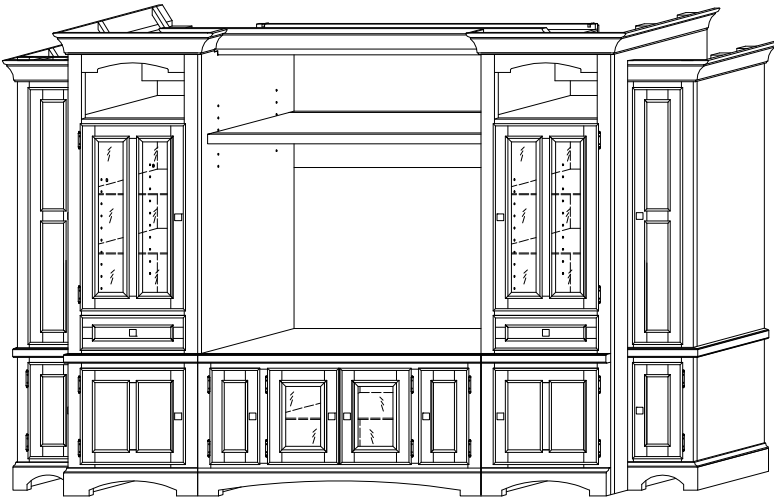

Assembly Instruction

Item No. CHE-15X

No	Description	Sketch	Q'TY
A	Allen Wrench		1 pc
B	Pencil		1 pc

Assembly Instruction

Item No. CHE-250L#

Hardwares

No	Description	Sketch	Q' TY
A	Shelf cleat		12pcs
B	Screw		5pcs