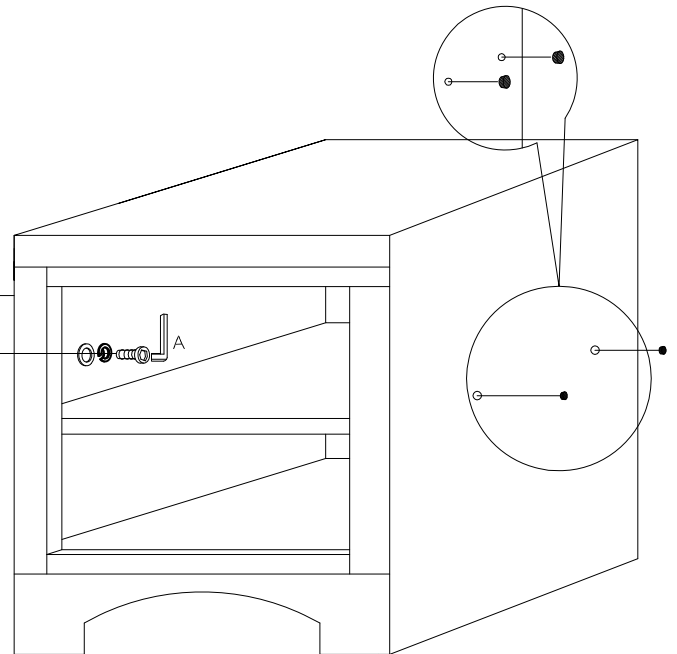

Assembly Instruction

Item No. CHE-15X

No	Description	Sketch	Q'TY
A	Allen Wrench		1 pc
B	Pencil		1 pc

Assembly Instruction

Item No. CHE-250L#

Hardwares

No	Description	Sketch	Q' TY
A	Shelf cleat		12pcs
B	Screw		5pcs

Assembly Instruction

Item No. CHE-250R#

Hardwares

No	Description	Sketch	Q' TY
A	Shelf cleat		12pcs
B	Screw		5pcs
C	Pencil		1pc

Wood panel & Speaker grill

Assembly Instruction

Item No. CHE-350P

Hardwares

No	Description	Sketch	Q' TY
A	Shelf cleat		8pcs
B	Bolt		8pcs
C	Lock washer		8pcs
D	Flat washer		8pcs
E	Allen wrench		1pc
F	CD peg		24pcs

Assembly Instruction

Item No. CHE-100

Hardwares

No	Description	Sketch	Q' TY
A	Bracket		4pcs
B	Screw	 1/2"	16pcs
C	Long screw	 7/8"	6pcs