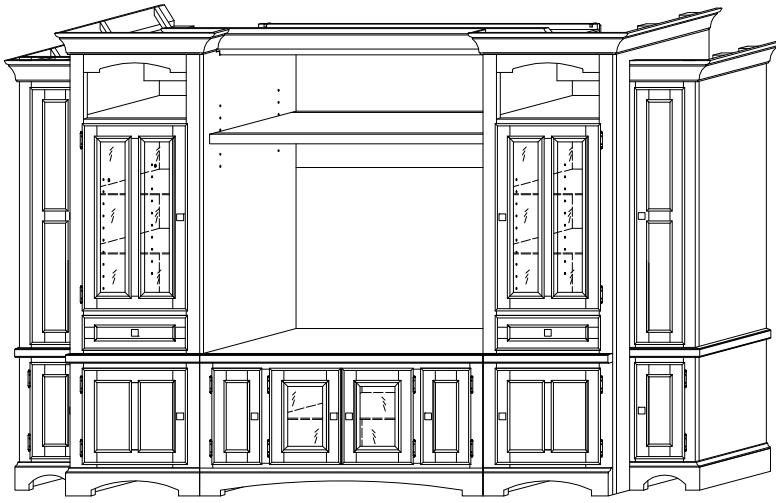

Assembly Instruction

Item No. CHE-100