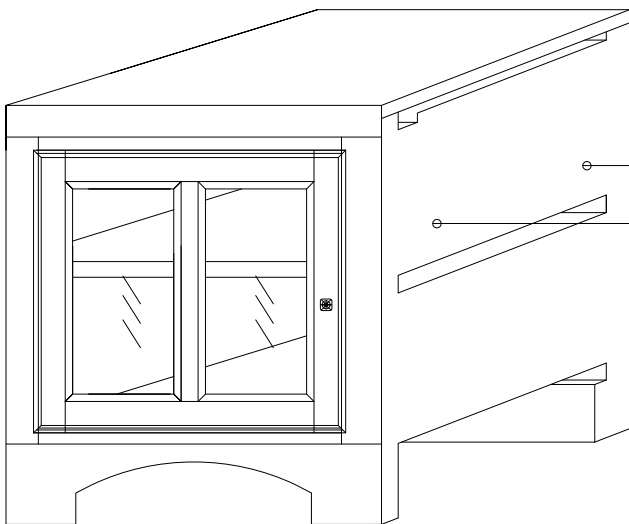

Assembly Instruction

Item No. CHE-15X

No	Description	Sketch	Q'TY
A	Allen Wrench		1 pc
B	Pencil		1 pc

Assembly Instruction

Item No. CHE-250L#

Hardwares

No	Description	Sketch	Q' TY
A	Shelf cleat		12pcs
B	Screw		5pcs

Assembly Instruction

Item No. CHE-250R#

Hardwares

No	Description	Sketch	Q' TY
A	Shelf cleat		12pcs
B	Screw		5pcs
C	Pencil		1pc

Wood panel & Speaker grill

Assembly Instruction

Item No. CHE-350P

Hardwares