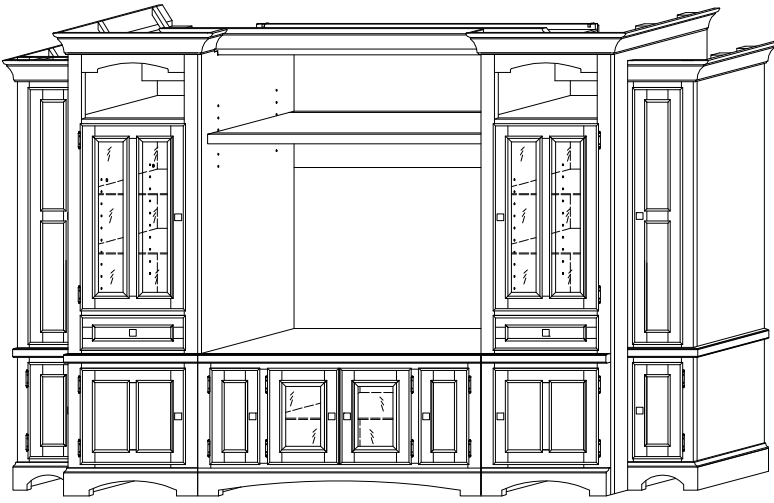

Assembly Instruction

Item No. CHE-15X

No	Description	Sketch	Q'TY
A	Allen Wrench		1 pc
B	Pencil		1 pc

Assembly Instruction

Item No. CHE-250L#

Hardwares

No	Description	Sketch	Q' TY
A	Shelf cleat		12pcs
B	Screw		5pcs

Assembly Instruction

Item No. CHE-250R#

Hardwares

No	Description	Sketch	Q' TY
A	Shelf cleat		12pcs
B	Screw		5pcs
C	Pencil		1pc

Wood panel & Speaker grill

Assembly Instruction

Item No. CHE-350P

Hardwares