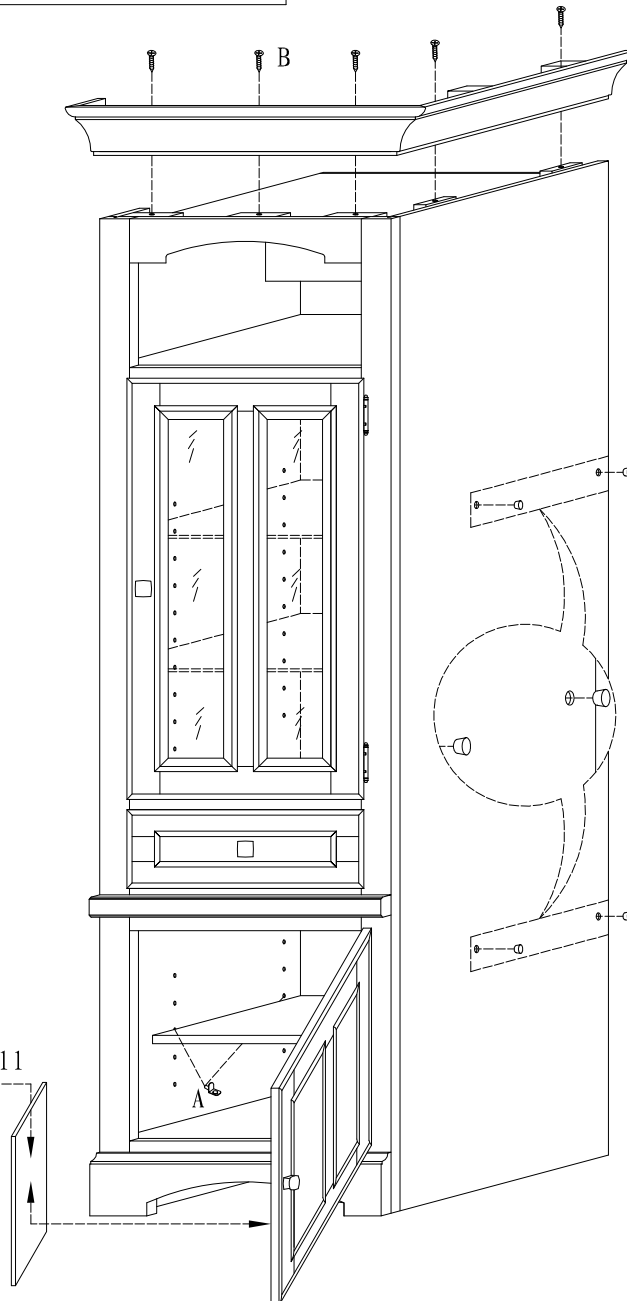

Assembly Instruction

Item No. CHE-15X

No	Description	Sketch	Q'TY
A	Allen Wrench		1 pc
B	Pencil		1 pc

Assembly Instruction

Item No. CHE-250L#

Hardwares

No	Description	Sketch	Q' TY
A	Shelf cleat		12pcs
B	Screw		5pcs

Assembly Instruction

Item No. CHE-250R#

Hardwares

No	Description	Sketch	Q' TY
A	Shelf cleat		12pcs
B	Screw		5pcs
C	Pencil		1pc

Wood panel & Speaker grill

Assembly Instruction

Item No. CHE-350P

Hardwares

No	Description	Sketch	Q' TY
A	Shelf cleat		8pcs
B	Bolt		8pcs
C	Lock washer		8pcs
D	Flat washer		8pcs
E	Allen wrench		1pc
F	CD peg		24pcs

Assembly Instruction

Item No. CHE-100

Hardwares

No	Description	Sketch	Q' TY
A	Bracket		4pcs
B	Screw	 1/2"	16pcs
C	Long screw	 7/8"	6pcs