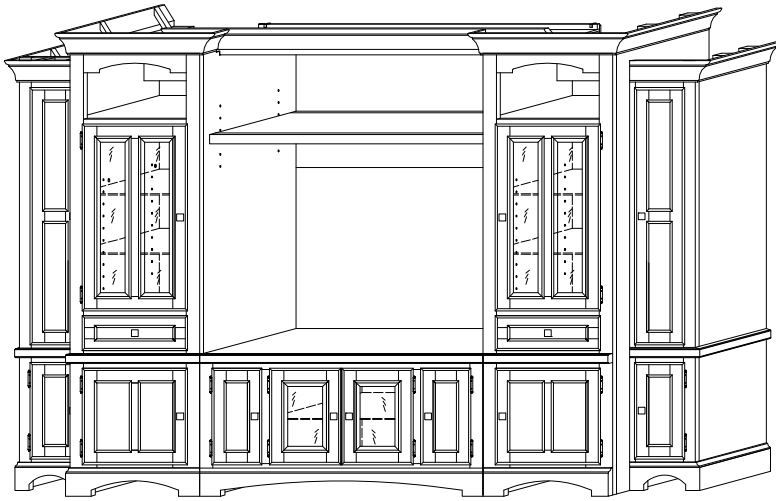

Assembly Instruction

Item No. CHE-250R#

Hardwares

No	Description	Sketch	Q' TY
A	Shelf cleat		12pcs
B	Screw		5pcs
C	Pencil		1pc

Wood panel & Speaker grill

Assembly Instruction

Item No. CHE-350P

Hardwares